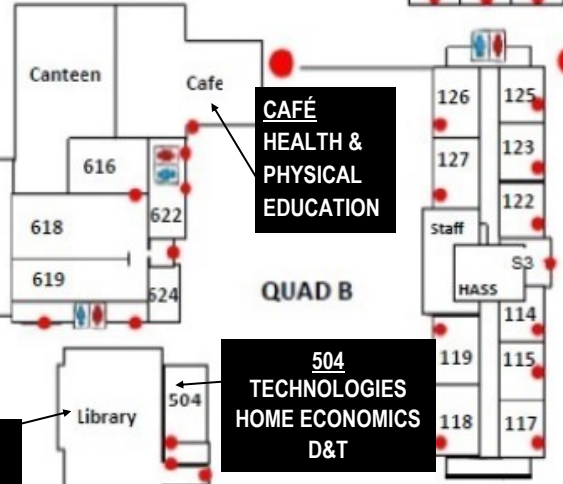

QUAD A
Year 7

LIBRARY
ENGLISH

CAFÉ
HEALTH &
PHYSICAL
EDUCATION

504
TECHNOLOGIES
HOME ECONOMICS
D&T