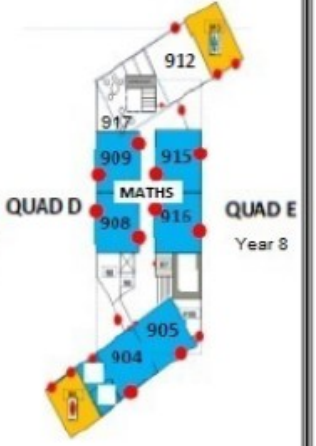

COMET BAY COLLEGE

2 Allatoona Avenue
SECRET HARBOUR WA 6173

T17
T16
T15
T14

T11 T12 T13

Basketball Courts

Gym

S1 D&T

TOP FLOOR PHYS ED

QUAD A
Year 7

LIBRARY
ENGLISH

CAFÉ
HEALTH &
PHYSICAL
EDUCATION

504
TECHNOLOGIES
HOME ECONOMICS
D&T

QUAD C

QUAD D **QUAD E**
Year 8

PAC - 402
SCIENCE &
MATHS

UPSTAIRS STAFFROOM
HASS, VET/STEP
GIFTED & TALENTED (GAT)

470
THE ARTS
LEARNING SUPPORT

TOP FLOOR ADMINISTRATION

TOP FLOOR MATHS