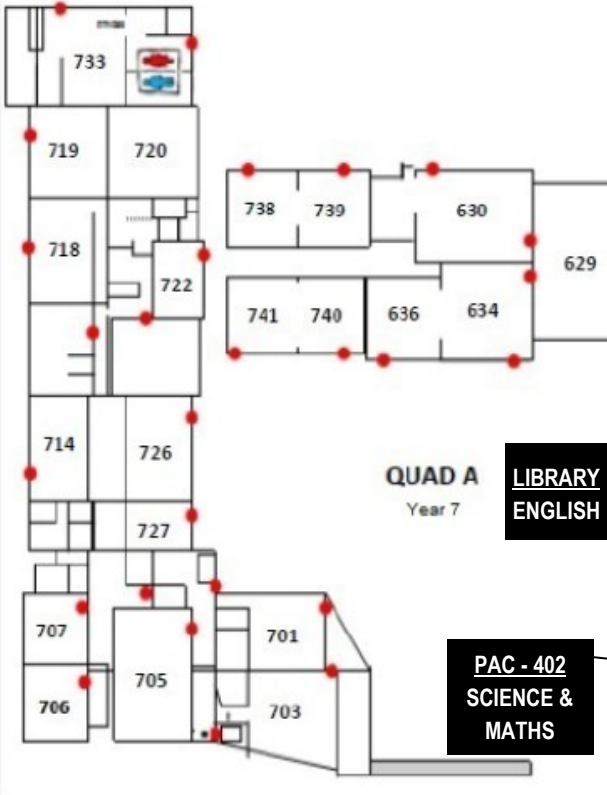

COMET BAY COLLEGE

2 Allatoona Avenue
SECRET HARBOUR WA 6173

T17
T16
T15
T14

T11 T12 T13

Basketball Courts

Gym

S1 D&T

TOP FLOOR PHYS ED