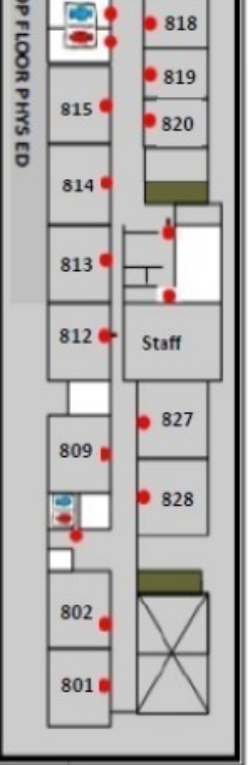

COMET BAY COLLEGE

2 Allatoona Avenue
SECRET HARBOUR WA 6173

T17
T16
T15
T14

T11 T12 T13

Basketball Courts

Gym

S1 D&T

TOP FLOOR PHYS ED