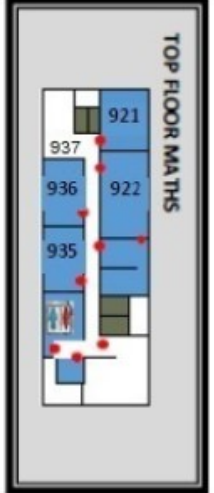

COMET BAY COLLEGE

2 Allatoona Avenue
SECRET HARBOUR WA 6173

T17
T16
T15
T14

T11 T12 T13

Basketball Courts

Gym

S1 D&T

TOP FLOOR PHYS ED

QUAD A
Year 7

LIBRARY
ENGLISH

CAFÉ
HEALTH &
PHYSICAL
EDUCATION

504
TECHNOLOGIES
HOME ECONOMICS
D&T

QUAD C

QUAD D **QUAD E**
Year 8

PAC - 402
SCIENCE &
MATHS

UPSTAIRS STAFFROOM
HASS, VET/STEP
GIFTED & TALENTED (GAT)

470
THE ARTS
LEARNING SUPPORT

TOP FLOOR ADMINISTRATION

TOP FLOOR MATHS